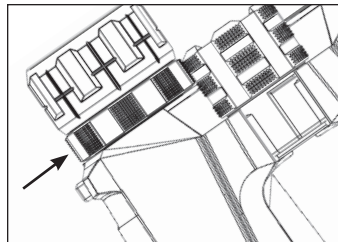

4. Cover the left objective lens with your hand.
5. Adjust the diopter adjustment dial located around the right eyepiece, near the eyepiece, until the image presented to your right eye is clear and sharp.

Your binocular is now focused for your eyesight. To make any adjustments in the field, simply turn the center focus dial while viewing through both barrels.