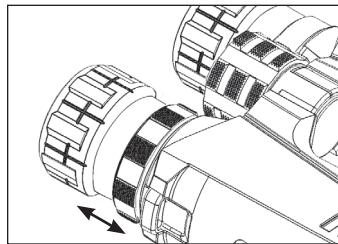

Twist-up Eyecups

SIG SAUER binoculars feature eyecups you can twist, or push up and down to accommodate the eye relief distance required when wearing eyeglasses.