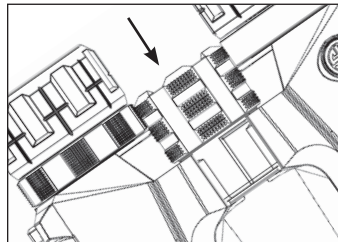

OPERATION

SETTING THE DIOPTER ADJUSTMENT

Setting the diopter adjustment of your binocular properly is very important, as properly adjusted binoculars will prevent eye strain and provide you with a crisp, sharp image.

To set the diopter adjustment on right eyepiece diopter adjustment models:

1. View an object about 100 yards in the distance.
  2. Cover the right objective lens with your hand.
  3. Adjust the center focus wheel (located between the two barrels) until the image presented to your left eye is clear and sharp.