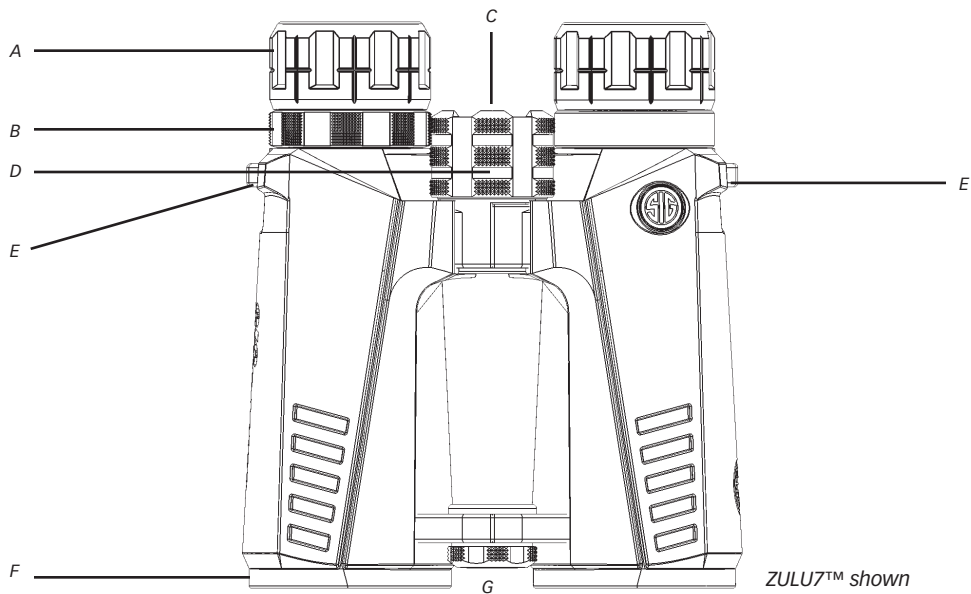

SIGSAUER

PRODUCT IDENTIFICATION:

- A- Eye Lens
- B- Diopter Ring
- C- Dataplate (model, magnification, FOV)
- D- Focus Wheel
- E- Strap Attachment
- F- Objective Lens
- G- Tripod Adapter Cover (select models)