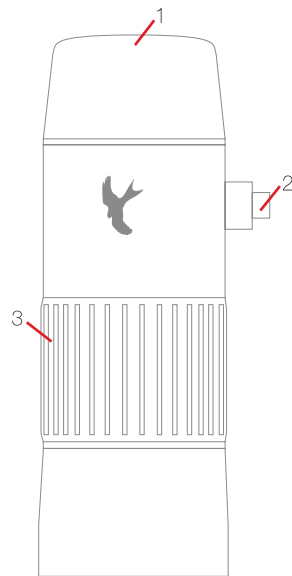

WARRANTY

MONO ED – 30 year warranty

IN THE BOX

- Binoculars
- Case
- Carrying strap for binoculars
- Carrying strap for case
- Protective lens caps
- Warranty card

THE MONO ED

1. eyecups
2. eyelets for carrying strap
3. focusing wheel
4. objective protection caps
5. ocular protection cap